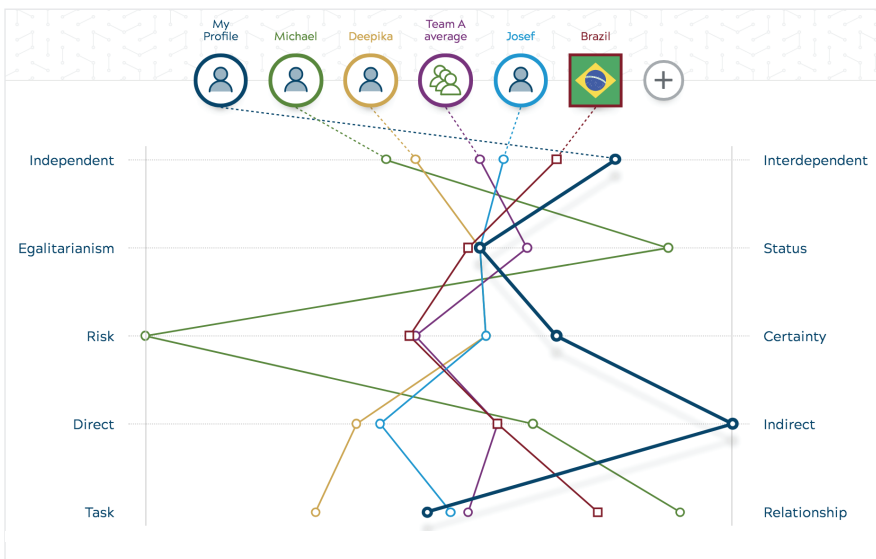

Your cultural learning begins with GLOBESMART®

GlobeSmart can help you and your organization:

Promote team collaboration

Work effectively with global clients & vendors

Improve overseas management

Support inclusion & diversity efforts

Support international assignees & business travelers

Understand colleagues' realities and challenges

FEATURES

- Over 95 Culture Guides with advice for collaborating with people around the globe
- Practical advice on effective leadership styles for cross-border teams
- A statistically validated work-style profile, available in 13 languages
- Specialized information for the LGBTQ community in each location

Join the 1,000,000+ users from more than 200 organizations worldwide to access:

GLOBESMART PROFILE™

Compare your work style with other cultures, colleagues and teams, receive dynamically generated advice, and learn strategies for improved collaboration.

Culture Guides provide essential, culture-specific information, such as:

- Establishing credibility
- Influencing
- Resolving conflict
- Virtual communication
- Motivating others
- Giving feedback

CULTURE GUIDE SECTIONS FOR CHINA