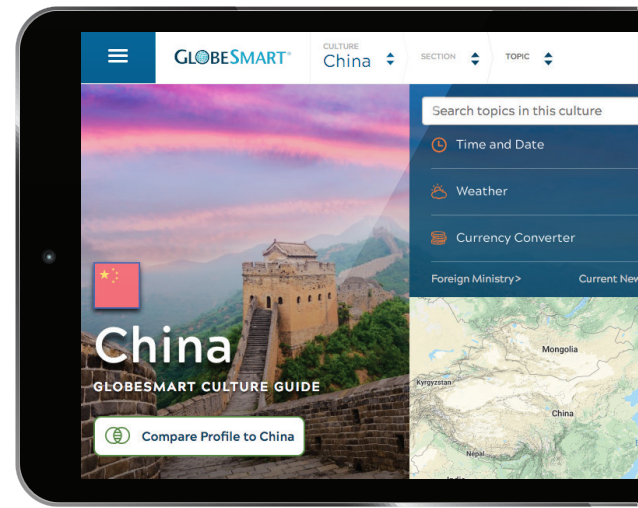

Your cultural learning begins with GLOBESMART®

GlobeSmart can help you and your organization:

Promote team collaboration

Work effectively with global clients & vendors

Improve overseas management

Support inclusion & diversity efforts

Join the 1,000,000+ users from more than 200 organizations worldwide to access:

GLOBESMART PROFILE™

Compare your work style with other cultures, colleagues and teams, receive dynamically generated advice, and learn strategies for improved collaboration.