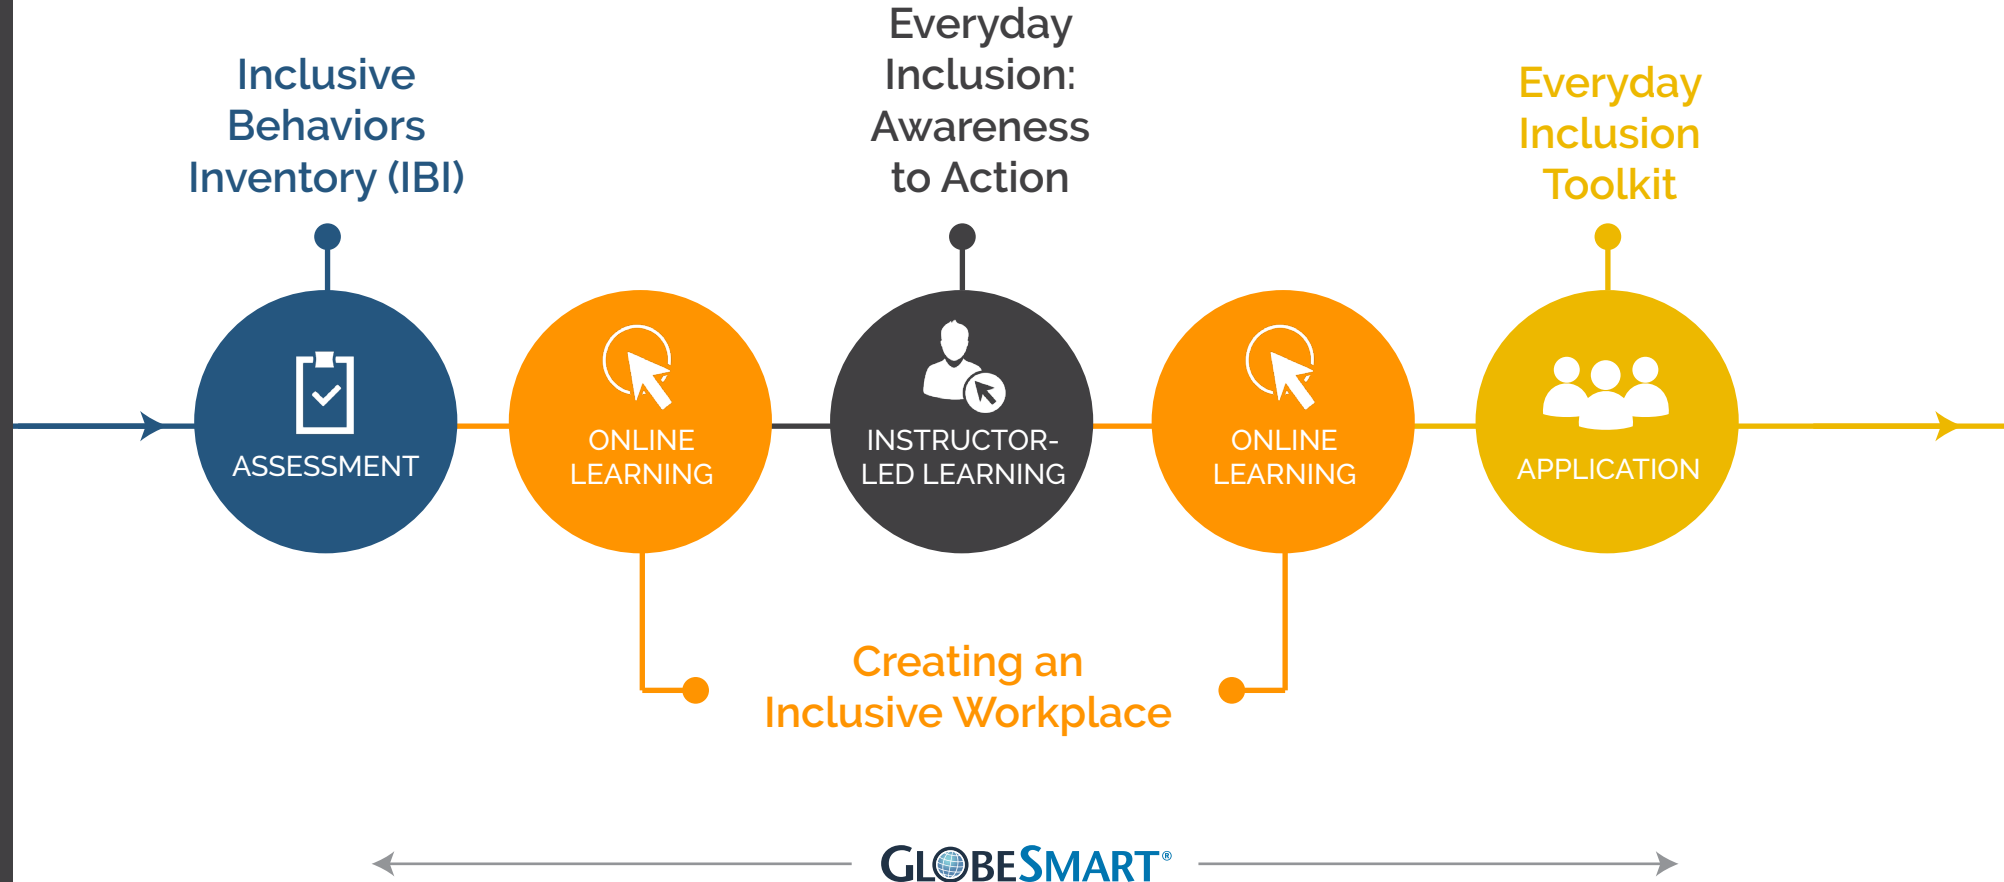

# DRIVE INCLUSION

*Develop inclusive behaviors for your organization*

Contact us to learn more

Recommended duration: 3 months

All scalable learning options can be tailored to meet your specific requirements.