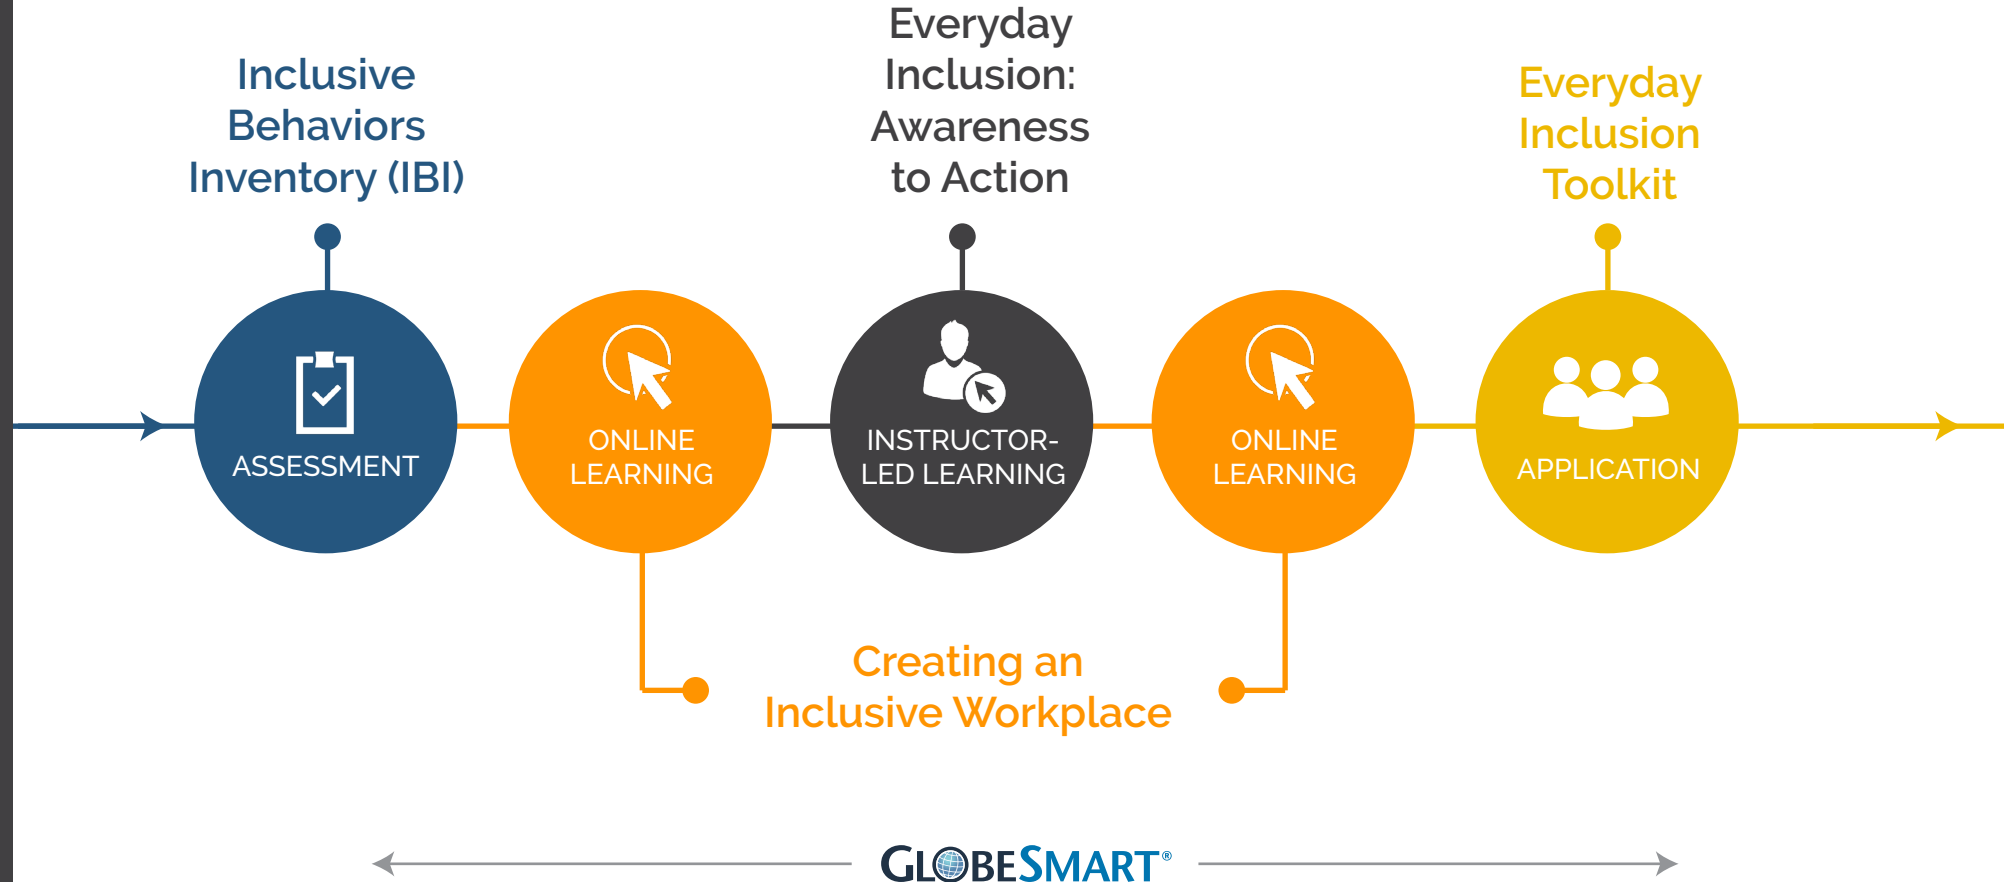

# DRIVE INCLUSION

*Develop inclusive behaviors for your organization*

Contact us to learn more

Recommended duration: 3 months

Click on the circles or titles below for more information

All scalable learning options can be tailored to meet your specific requirements.